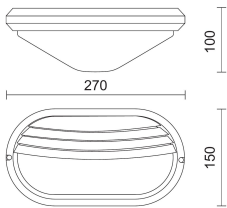

127001 - 270P

Design:	Product Code	Color
	127001	Black

General specifications

Product type	Wall-bracket
Mounting type	Wall - surface
Indoor/Outdoor light	Outdoor
Description	Outdoor ceiling luminaires ideal for application in residential areas for outdoor use. IP65.
Applications	Terraces , Residential areas , Cantilever roofing , Arcades

Lighting specifications

i Stated L.O.R. and delivered lumens values are related to standard beam angle versions

Lamp description	HE E27 40W
Watt source (W)	40
Lamp type	HE
Lamp holder	E27
Lamp description	FBT E27 11W
Nominal lumens on thermal regime (lm)	600
Watt source (W)	11
Lamp type	FBT
Lamp holder	E27
Diffuser	Polycarbonate

IP 65 IK 10

Electrical specifications

Driver availability	Separate

Optical specifications

Light distribution	Asymmetric
Emission	Direct
Aiming	Fixed

Weight and dimension

Length (mm)	270
Height (mm)	100
Width (mm)	150
Weight (Kg)	0.5

Power tolerance $\pm 5\%$ - Luminous flux tolerance $\pm 5\%$ - Measurement uncertainty $\pm 10\%$ - Ta: 25°C